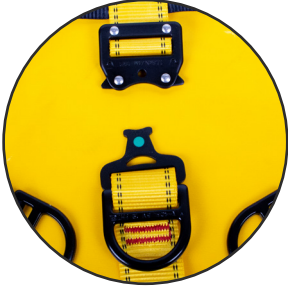

Product ID:
RGR6

Product Name:
Rescue Triangle

The RGR6 rescue triangle is easy to fit in an emergency, it is an efficient approach to ascending or descending a casualty into a safe position.

It can be arranged in a matter of seconds, but must only be used in the event of a rescue. As well as the adjustability, the colour coded webbing and stitch patterns make fitting the rescue triangle simpler and faster than ever. The over-head shoulder straps for easy ingress/egress, and eliminates the need for panicked casualties to let go of their anchor rope. The quick connect chest buckle fully secures the casualty and allow first responders quick access to the casualty. The triangle has its own self storage pocket for tidy storage.

Accredited to:

EN 1498:2006 Class B

Material:

Polyester webbing and PVC

Fittings:

High tensile steel

Weight:

1.15kg

Size:

PVC - 1100mm x 780mm

Q05822

Features:

Quick release
buckles for
rapid ingress/
egress

Three D
rings (metal)
for anchor
connection

Adjustable to
causality size

High visibility
colouring